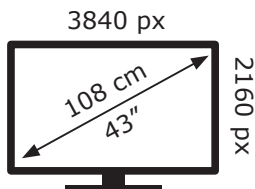

ENERGY

GRUNDIG

43 GGU 7960B DHP000

51 kWh/1000h

ABCDEF**G**

71 kWh/1000h

2019/2013