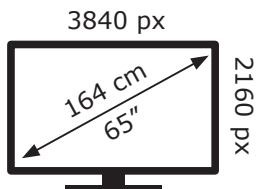

ENERGY

GRUNDIG

65 GUB 7340 AX6T00

101 kWh/1000h

ABCDEF**G**

130 kWh/1000h

2019/2013