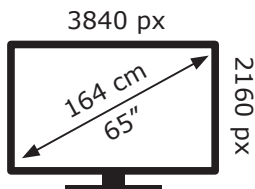

ENERGY

65 GOB 9089 OLED - Fire
TV Edition TDU000

GRUNDIG

147 kWh/1000h

ABCDEF**G**

178 kWh/1000h

2019/2013