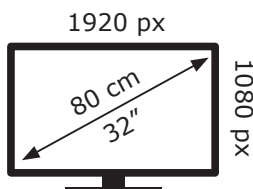

ENERGY

32 GFB 6060 - Fire TV
Edition SZY000

GRUNDIG

32 kWh/1000h

ABCDEF G

0 kWh/1000h

2019/2013