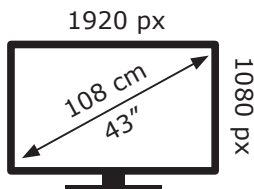

ENERGY

43 GFW 6060 - Fire TV
Edition SZZ000

GRUNDIG

50 kWh/1000h

ABCDEF G

0 kWh/1000h

2019/2013