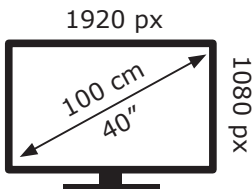

ENERG

GRUNDIG

40 GDF 5600B TCZ000

277 kWh/1000h

ABCDEF G

0 kWh/1000h

2019/2013