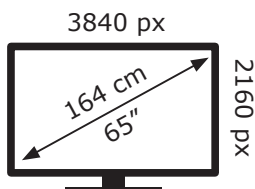

ENERGY

GRUNDIG

65 GUA 2020 UAG000

103 kWh/1000h

ABCDEF**G**

133 kWh/1000h

2019/2013