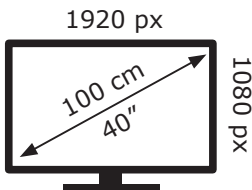

ENERG

GRUNDIG

40 GEF 6600B TNP000

265 kWh/1000h

ABCDEF**G**

445 kWh/1000h

2019/2013