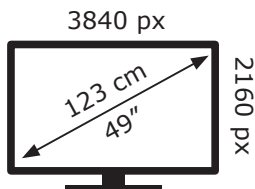

ENERGY

GRUNDIG

49 GUT 8055 Florenz -
Fire TV Edition TPR000

83 kWh/1000h

ABCDEF**G**

113 kWh/1000h

2019/2013