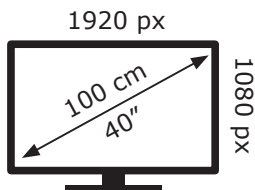

# ENERG

**GRUNDIG**

40 GFB 5240 DCY000

**46** kWh/1000h

2019/2013