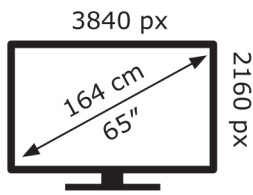

Hisense

65A85HTUK

**110** kWh/1000h

Hisense

65A85HTUK

**110** kWh/1000hABCDEF**G****110** kWh/1000h

2019/2013

ABCDEF**G****110** kWh/1000h