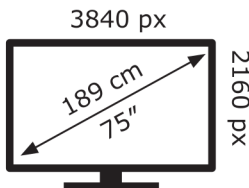

# ENERG

Hisense

75A6NTUK

**107** kWh/1000h

ABCDEF**G**  
**HDR**  
**170** kWh/1000h

2019/2013