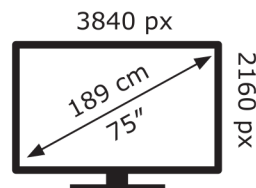

# ENERG

Hisense

75A6NTUK

**107** kWh/1000h

ABCDEF**G**  
**HDR**  
**170** kWh/1000h

2019/2013