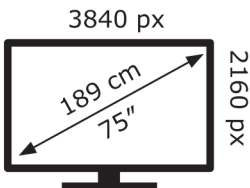

Hisense

75E7NQTUK PRO

106 kWh/1000h

ABCDEF**G**

260 kWh/1000h

2019/2013

Hisense

75E7NQTUK PRO