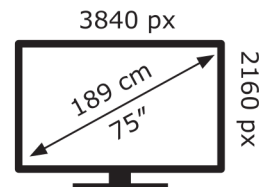

Hisense

75E7NQTUK PRO

106 kWh/1000h

ABCDEF**G**

260 kWh/1000h

2019/2013

Hisense

75E7NQTUK PRO

106 kWh/1000h

ABCDEF**G**

260 kWh/1000h

2019/2013