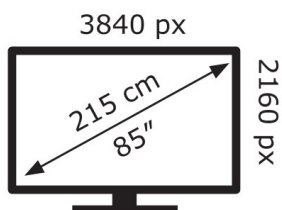

Hisense

85E7NQTUK

129 kWh/1000h

Hisense

85E7NQTUK

129 kWh/1000h

ABCDEF**G**
HDR
300 kWh/1000h

2019/2013