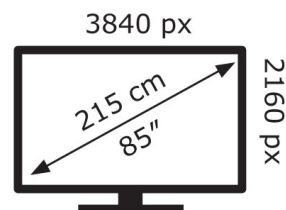

2019/2013

ABCDEF**G**
HDR
300 kWh/1000h