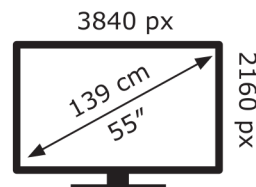

64 kWh/1000h

ABCDEF**G**
HDR
100 kWh/1000h