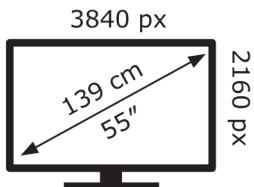

ENERG

Hisense

55A6NTUK

64 kWh/1000h

ABCDEF**G**
HDR
100 kWh/1000h

2019/2013

ENERG

Hisense