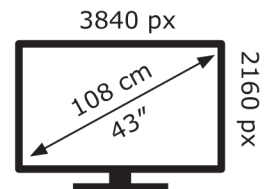

# ENERG

Hisense

43A7NQTUK

**48** kWh/1000h

ABCDEF**G**  
**HDR**  
**95** kWh/1000h

2019/2013