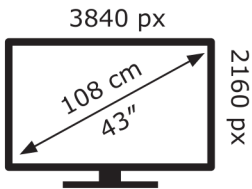

# ENERG

Hisense

43A7NQTUK

**48** kWh/1000h

ABCDEF**G**  
**HDR**  
**95** kWh/1000h

2019/2013