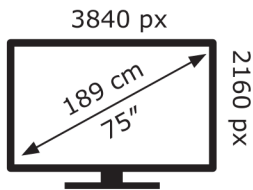

# ENERG

Hisense

75U7NQTUK

**84** kWh/1000h

ABCDEF**G**

**190** kWh/1000h

2019/2013