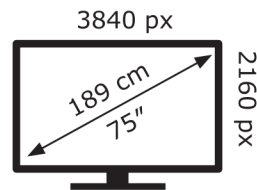

# ENERG

Hisense

75U7NQTUK

**84** kWh/1000h

ABCDEF**G**

**190** kWh/1000h

2019/2013