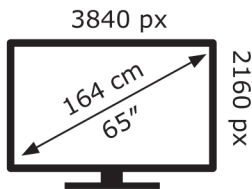

Hisense

65U7NQTUK

67 kWh/1000h

ABCDEF**G**
HDR
160 kWh/1000h

2019/2013

Hisense

65U7NQTUK

67 kWh/1000h