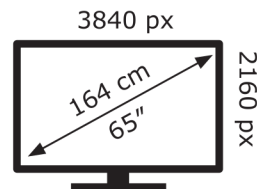

67 kWh/1000h

ABCDEF**G**
HDR
160 kWh/1000h