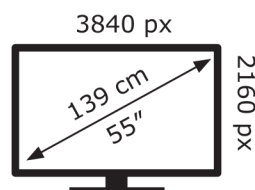

63 kWh/1000h