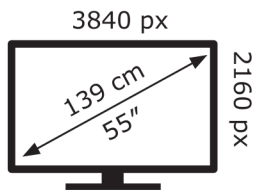

ENERG

Hisense

55U7NQTUK

63 kWh/1000h

2019/2013

ENERG

Hisense

55U7NQTUK