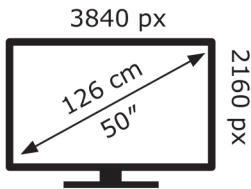

ENERG

Hisense

50U6NQTUK

54 kWh/1000h

ABCDEF**G**

110 kWh/1000h

2019/2013

ENERG