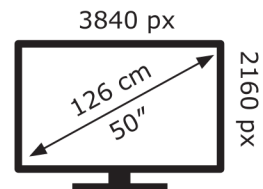

Hisense

50U6NQTUK

54 kWh/1000h

ABCDEF**G**

110 kWh/1000h

2019/2013