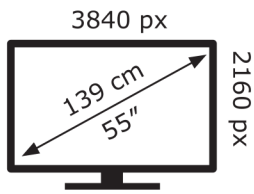

ENERGY

Hisense

55E7NQTUK PRO

77 kWh/1000h

ENERGY

Hisense

55E7NQTUK PRO

77 kWh/1000h

ABCDEF**G**

130 kWh/1000h

2019/2013

ABCDEF**G**

130 kWh/1000h

2019/2013