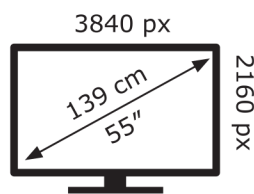

ENERGY

Hisense

55E7NQTUK PRO

77 kWh/1000h

ENERGY

Hisense

55E7NQTUK PRO

77 kWh/1000h

ABCDEF**G**

130 kWh/1000h

2019/2013

ABCDEF**G**

130 kWh/1000h

2019/2013