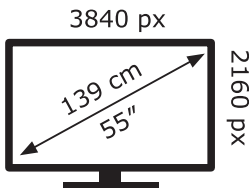

ENERG

Hisense

55A8GTUK

100 kWh/1000h

ABCDEF**G**

90 kWh/1000h

2019/2013