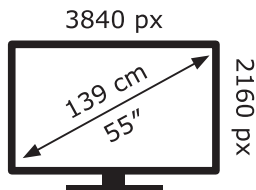

ENERG

LG Electronics

55NANO783QA

84 kWh/1000h

ABCDEF**G**

122 kWh/1000h

2019/2013