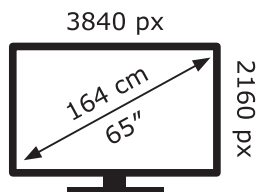

ENERG ⚡

LG Electronics

65UQ91003LA

111 kWh/1000h

ABCDEF**G**

154 kWh/1000h

2019/2013