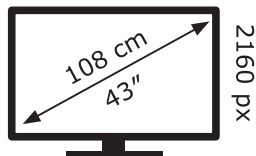

ENERG ⚡

LG Electronics

43UQ90003LA

53 kWh/1000h

ABCDEF**G**

82 kWh/1000h

3840 px

2019/2013