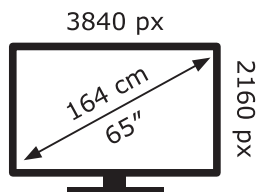

ENERG

LG Electronics

65QNED813QA

103 kWh/1000h

ABCDEF**G**

165 kWh/1000h

2019/2013