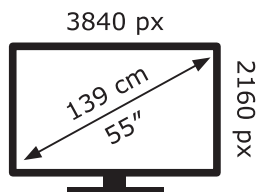

ENERG ⚡

LG Electronics

OLED55B23LA

84 kWh/1000h

ABCDEF**G**

151 kWh/1000h

2019/2013