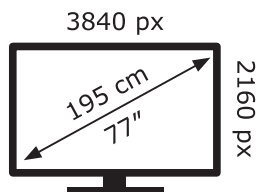

**ENERG** ⚡

**LG Electronics**

OLED77C22LB

**119** kWh/1000h

ABCDEF**G**

**248** kWh/1000h

2019/2013