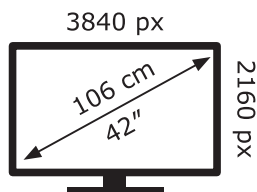

ENERG

LG Electronics

42LX1Q9LA

52 kWh/1000h

ABCDEF**G**

HDR

94 kWh/1000h

2019/2013