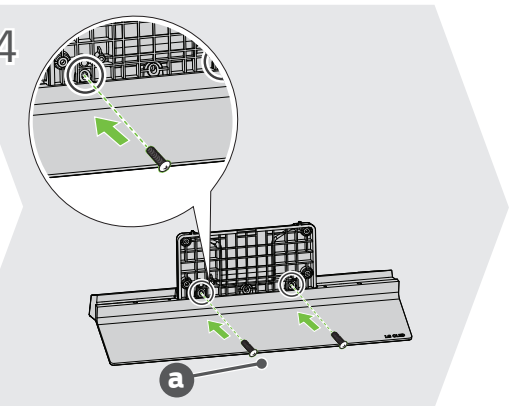

OLED55C2AUA   OLED65C2AUA   OLED77C2AUA
OLED55C2PUA   OLED65C2PUA   OLED77C2PUA