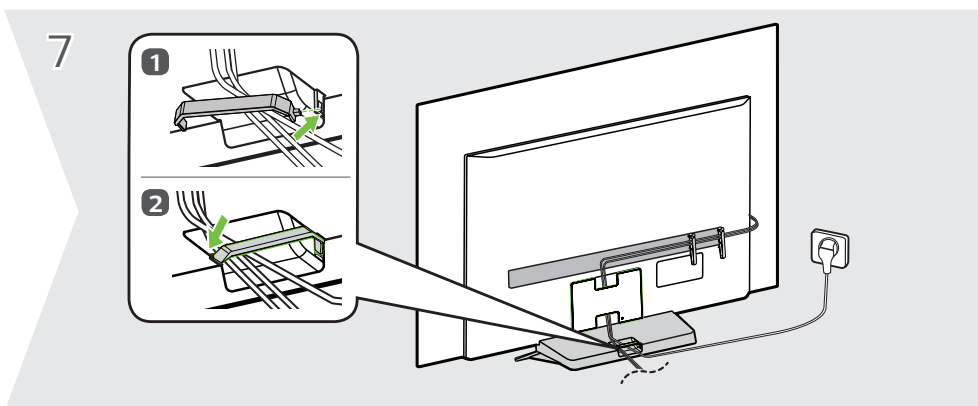

OLED55C2AUA   OLED65C2AUA   OLED77C2AUA
OLED55C2PUA   OLED65C2PUA   OLED77C2PUA