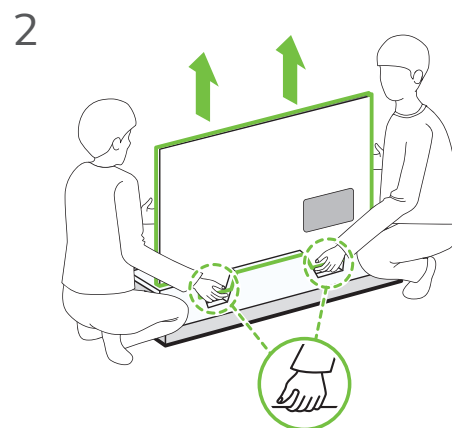

OLED55C2AUA   OLED65C2AUA   OLED77C2AUA
OLED55C2PUA   OLED65C2PUA   OLED77C2PUA