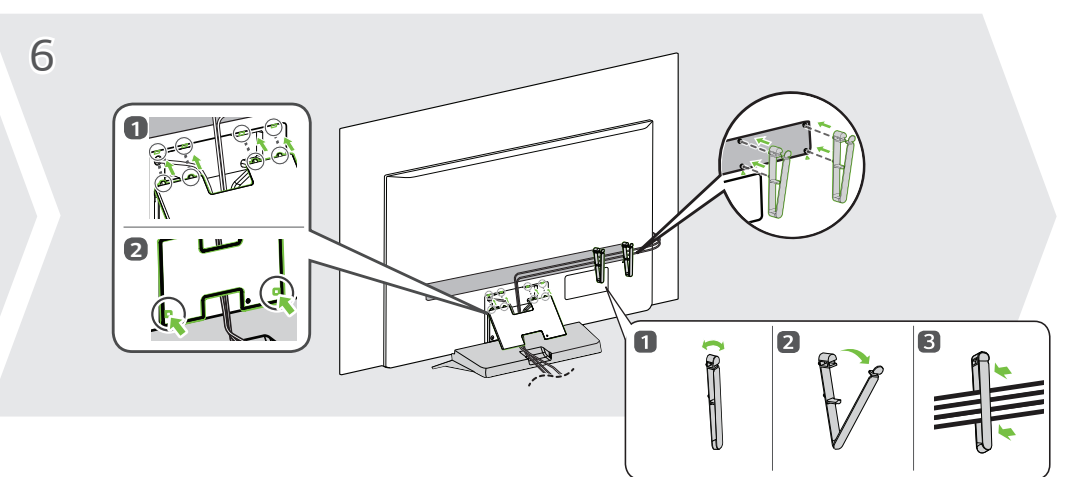

OLED55C2AUA   OLED65C2AUA   OLED77C2AUA
OLED55C2PUA   OLED65C2PUA   OLED77C2PUA