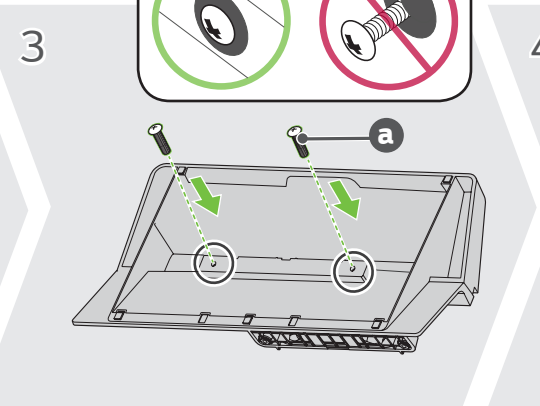

OLED55C2AUA   OLED65C2AUA   OLED77C2AUA
OLED55C2PUA   OLED65C2PUA   OLED77C2PUA