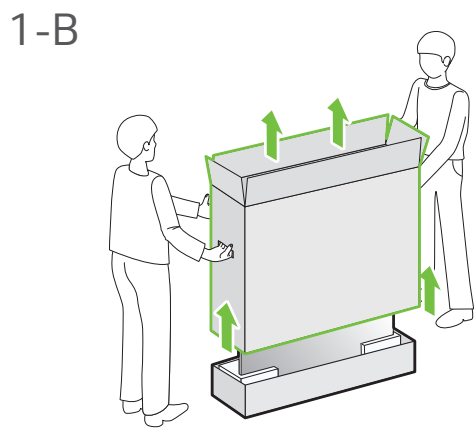

OLED55C2AUA   OLED65C2AUA   OLED77C2AUA
OLED55C2PUA   OLED65C2PUA   OLED77C2PUA