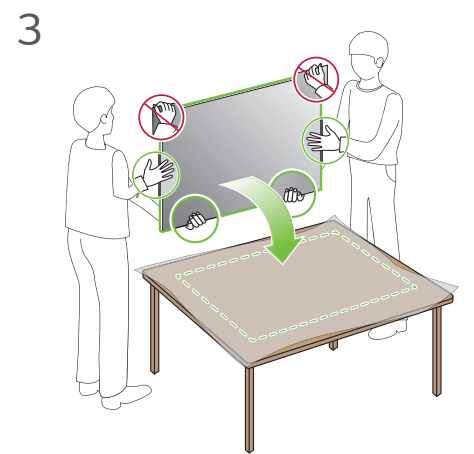

OLED55C2AUA   OLED65C2AUA   OLED77C2AUA
OLED55C2PUA   OLED65C2PUA   OLED77C2PUA