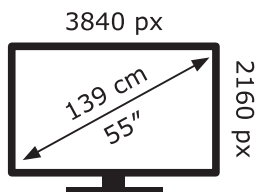

ENERG ⚡

LG Electronics

55NANO789QA

84 kWh/1000h

ABCDEF**G**

122 kWh/1000h

2019/2013