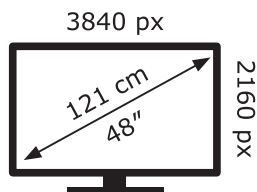

ENERG

LG Electronics

OLED48C28LB

66 kWh/1000h

ABCDEF**G**

120 kWh/1000h

2019/2013