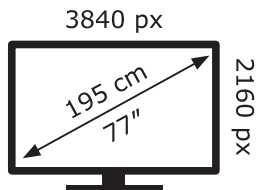

ENERG

LG Electronics

OLED77C28LB

119 kWh/1000h

ABCDEF**G**

248 kWh/1000h

2019/2013