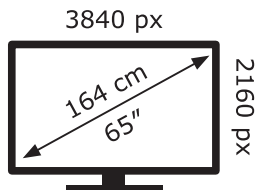

ENERG ⚡

LG Electronics

OLED65C28LB

97 kWh/1000h

ABCDEF**G**

193 kWh/1000h

2019/2013