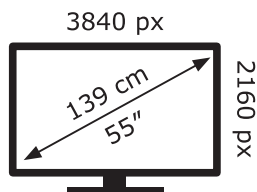

# ENERG

LG Electronics

55UQ751COLF

**81** kWh/1000h

ABCDEF**G**

**120** kWh/1000h

2019/2013