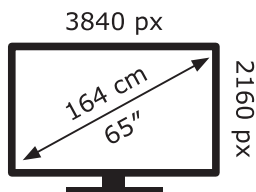

ENERG

LG Electronics

65NANO789QA

111 kWh/1000h

ABCDEF**G**

158 kWh/1000h

2019/2013