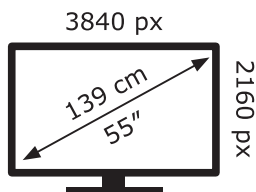

ENERG

LG Electronics

55NANO829QB

81 kWh/1000h

ABCDEF**G**

HDR

127 kWh/1000h

2019/2013