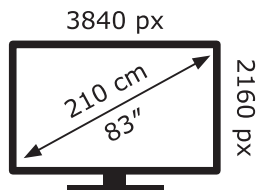

ENERG ⚡

LG Electronics

OLED83C26LA

150 kWh/1000h

ABCDEF**G**

314 kWh/1000h

2019/2013