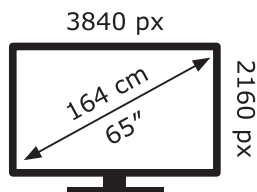

ENERG

LG Electronics

65QNED873QB

108 kWh/1000h

ABCDEF**G**

175 kWh/1000h

2019/2013