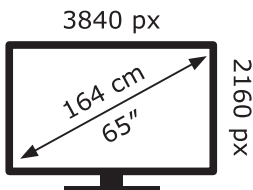

ENERG

LG Electronics

65UP77106LB

105 kWh/1000h

ABCDEF**G**

137 kWh/1000h

2019/2013