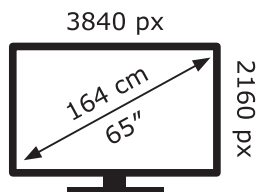

ENERG ⚡

LG Electronics

65UQ79003LA

100 kWh/1000h

ABCDEF**G**

143 kWh/1000h

2019/2013