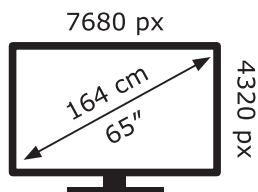

ENERG ⚡

LG Electronics

65QNED969PA

146 kWh/1000h

ABCDEF**G**

240 kWh/1000h

2019/2013