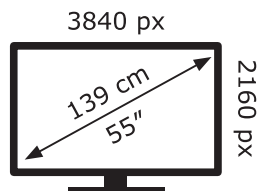

ENERG ⚡

LG Electronics

55UQ79003LA

82 kWh/1000h

ABCDEF**G**

120 kWh/1000h

2019/2013