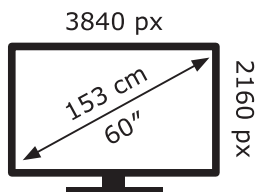

ENERG

LG Electronics

60UQ90009LA

95 kWh/1000h

ABCDEF**G**

135 kWh/1000h

2019/2013