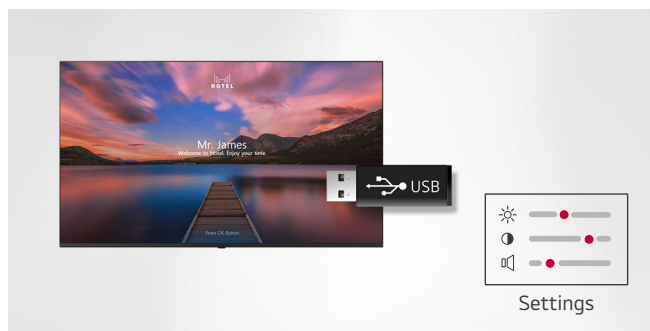

USB Cloning

USB data cloning makes managing multiple displays more efficient for optimal operation. Instead of setting up each display one by one, data can be copied to a USB for one display and can be sent to the other displays through a USB plug-in.

* All images are for illustrative purposes only.