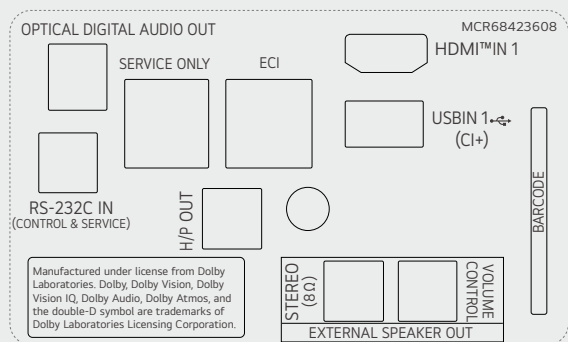

Multi IR

Multi-code IR function eliminates any remote control signal interference between TVs in rooms with multiple TVs installed.

USB Cloning

USB data cloning makes managing multiple displays more efficient for optimal operation. Instead of setting up each display one by one, data can be copied to a USB for one display and can be sent to the other displays through a USB plug-in.

* All images are for illustrative purposes only.

CONNECTIVITY

55" / 50" / 43"

Rear

Side

- www.lg.com/global/business/information-display
- www.youtube.com/c/LGCommercialDisplay
- www.facebook.com/LGInformationDisplay
- www.linkedin.com/company/lginformationdisplay
- twitter.com/LG_ID_HQ