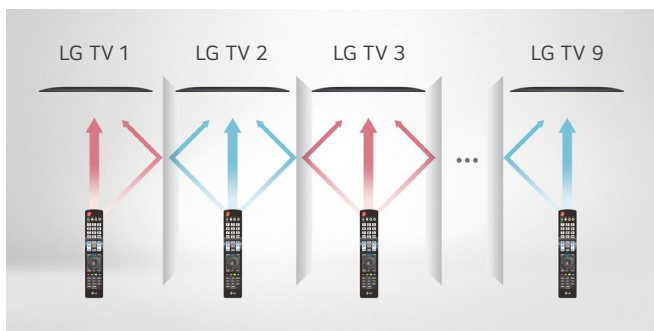

UN342H (EU)		55/50/43UN342H0LC
Design	Stand Type	No Stand * For Accessory : 1 pole (55"/50"/43" : Swivel)
Display	Inch	55" / 50" / 43"
	Resolution	3,840 × 2,160 (4K UHD)
Broadcasting System	Digital	DVB-T2/C/S2
	Analog	SECAM / PAL
VESA	55"	: 300 × 300 mm
	50" / 43"	: 200 × 200 mm

4K UHD, Vibrant Viewing in Ultra High Resolution

LG UHD TVs surpass your expectations every time. Experience lifelike picture quality and vivid colours with four times more pixel accuracy than Full HD.

Multi IR

Multi-code IR function eliminates any remote control signal interference between TVs in rooms with multiple TVs installed.

USB Cloning

USB data cloning makes managing multiple displays more efficient for optimal operation. Instead of setting up each display one by one, data can be copied to a USB for one display and can be sent to the other displays through a USB plug-in.