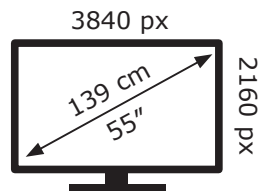

ENERGY

LG Electronics

OLED55C9PLA

109 kWh/1000h

ABCDEF**G**

188 kWh/1000h

2019/2013