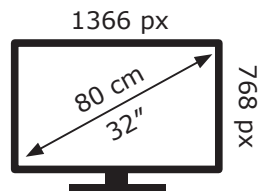

ENERG 

LG Electronics

32LM550BPLB

33 kWh/1000h

2019/2013