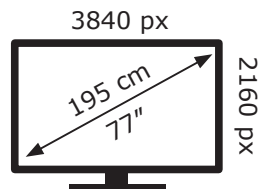

ENERGY

LG Electronics

OLED77W9PLA

190 kWh/1000h

ABCDEF**G**

373 kWh/1000h

2019/2013