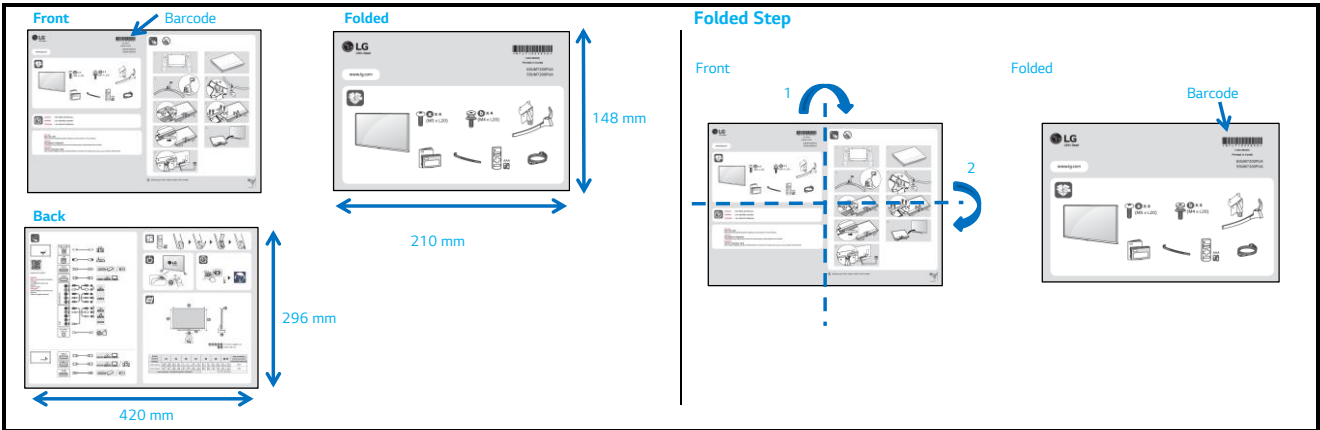

Printing Specification

1. Model Description

Model/Item Name	: 5SUM7200PUA	Brand name	: LG	Part number	: MFL71059832
Suffix	: US,CC,WM	Product	: B2C TV	(Revision number)	: (REV00)

2. Printing Specification

1. Trim size (Format) (W X H)	: 420 mm x 296 mm (A3), Folded (210 mm x 148 mm)				
2. Printing colors	• Cover : - • Inside : 1 Color (Black)				
3. Stock (Paper)	• Cover : - • Inside : Uncoated, wood-free paper 80 g/ m²				
4. Bindery	: One sheet (2 Folded)				
5. Number of pages	: 8				
6. Language	: ENG/SPA_LA/FRE_CA (3)				

3. Pagation sheet

4. Origin Notification

www.lg.com P/No : MFL69707613 (1708-REV03) Printed in Korea ← Changes the Country name. Copyright © 2017 LG Electronics Inc. All Rights Reserved. Printed in [Country Name]	[Country Name] LGERS/ LGEMX : Mexico LGEKR : Korea LGEMA : Poland LGEND : China Others : Each Country name.

NOTE	*This part contains Eco-hazardous substances (Pb, Cd, Hg, Cr6+, PBB, PBDE, etc.) within LG standard level. Details should be followed Eco-SCM management standard(LG(56)-A-2524). Especially, Part should be followed and controlled the following specification. (1) Eco-hazardous substances test report should be submitted when Part certification test and First Mass Production. (2) Especially, Don't use or contain lead(Pb) and cadmium(Cd) in ink.

5. Changes

REV04					
REV03					
REV02					
REV01					
REV00	02/12/2019	Yujin Jeong	-	Checked :	Mingyun. Kang
				Approved :	Jongok. Kim
Rev. Number	MM/DD/YYYY	Signature	ECO Number	Change Contents