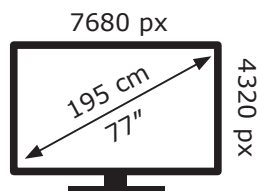

ENERG 

LG Electronics

OLED77ZX9LA

265 kWh/1000h

ABCDEF**G**

452 kWh/1000h

2019/2013